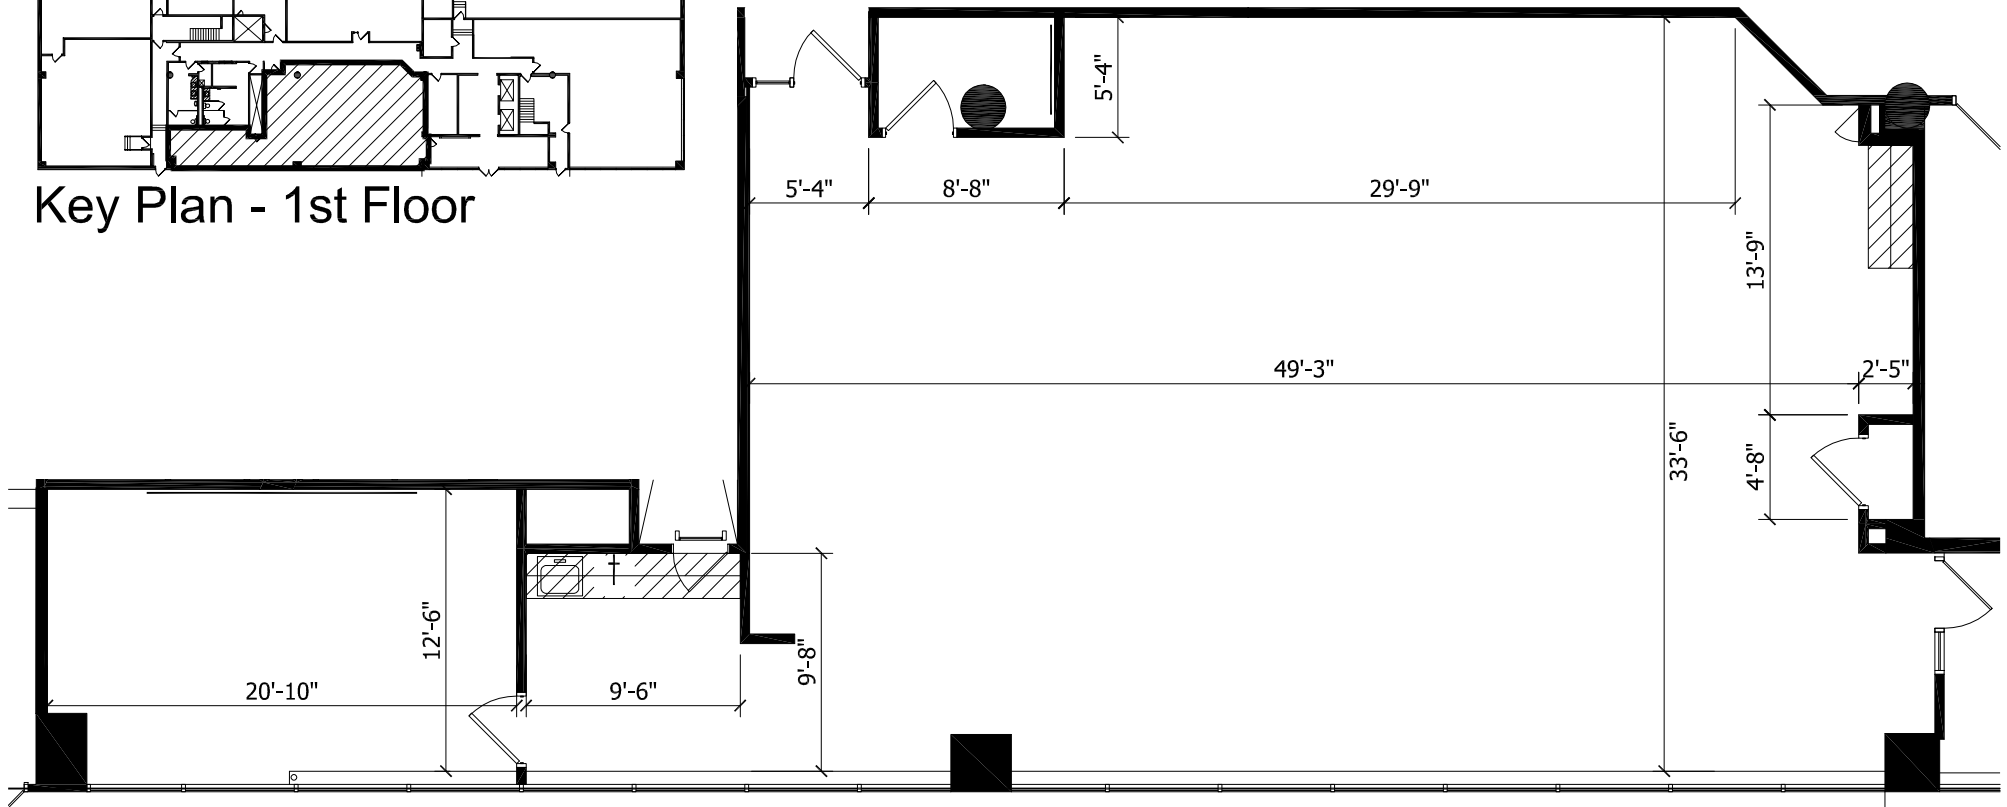

Key Plan - 1st Floor

Client: Normandale Place - 8201 Norman Center Dr. Bloomington, MN 55437

Scale: Not To Scale

Sheet No.:

Project: As-Built Plan - Suite 100 (2,556 RSF)

Date: 04/24/20

# AB-100

Proj. No.: 06.02515.00

Drawn By: CMD