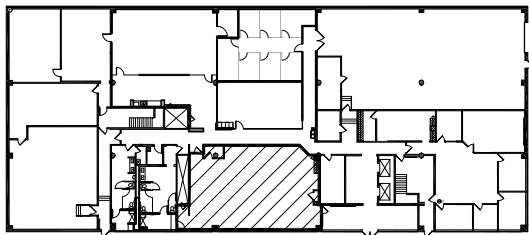

Normandale Place

Suite 100 - 2,109 RSF

Key Plan - 1st Floor

For Information, Contact:
Jeff Houg
Phone: 612-889-2242

NORTH ARROW