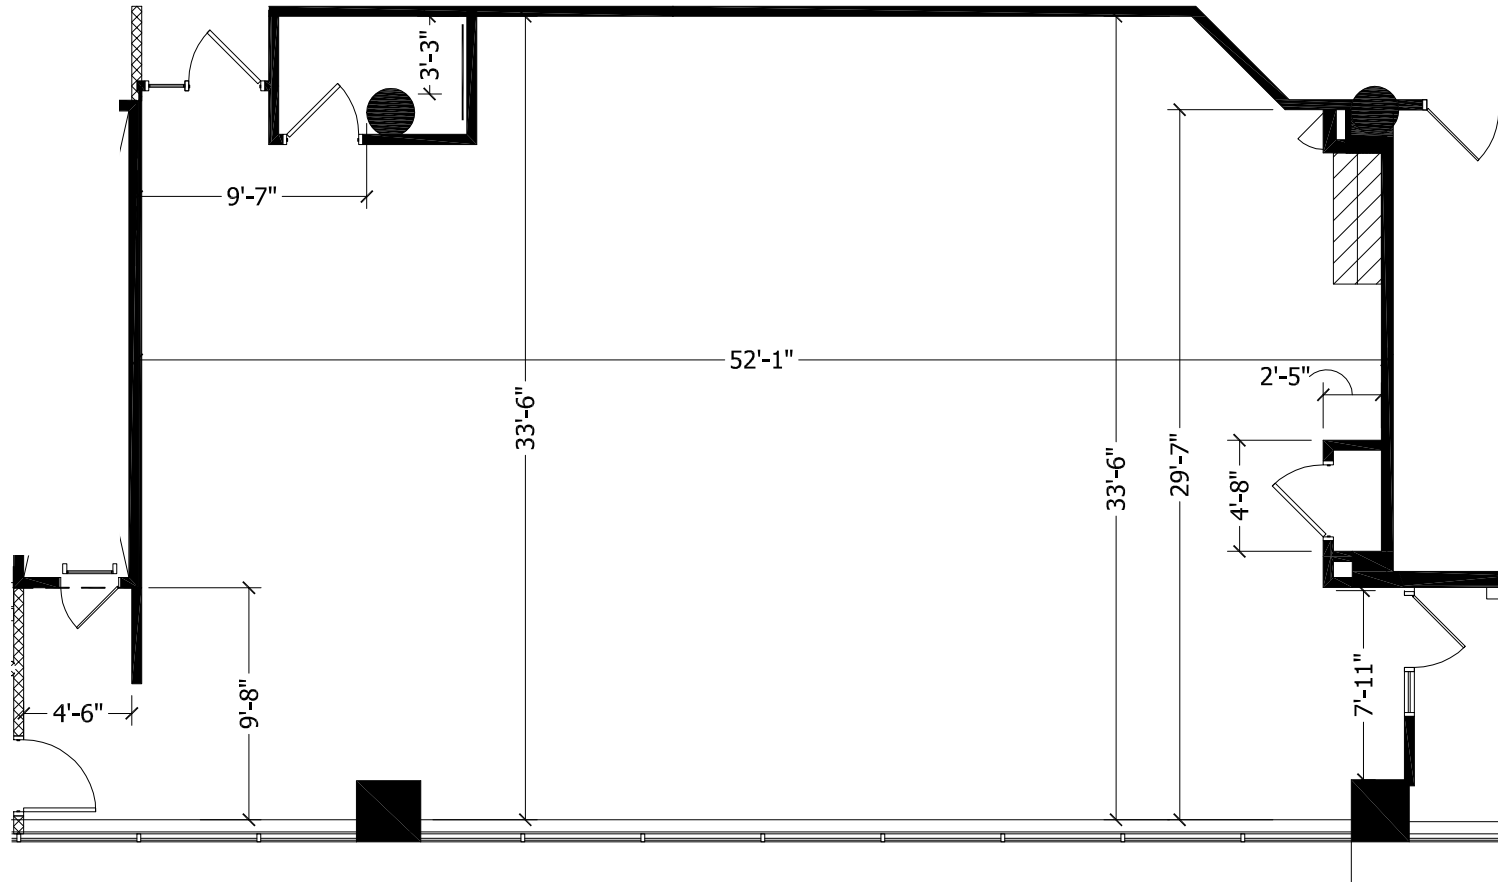

Normandale Place

Suite 100 - 2,109 RSF

Key Plan - 1st Floor

For Information, Contact:
Jeff Houg
Phone: 612-889-2242

NORTH ARROW