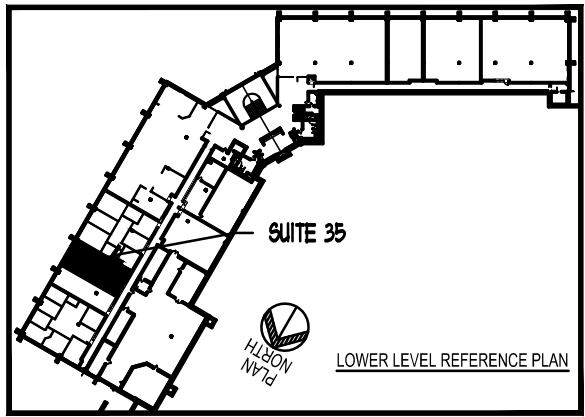

1,084 SF RENTABLE AREA

SUITE 35

THE WHITEWATER BUSINESS CENTER

AUGUST 11, 2021

12301 WHITEWATER DRIVE - MINNETONKA MINNESOTA

FOR LEASING INFORMATION CONTACT:

JEFF HOUG | SH Commercial Real Estate Services, LLC