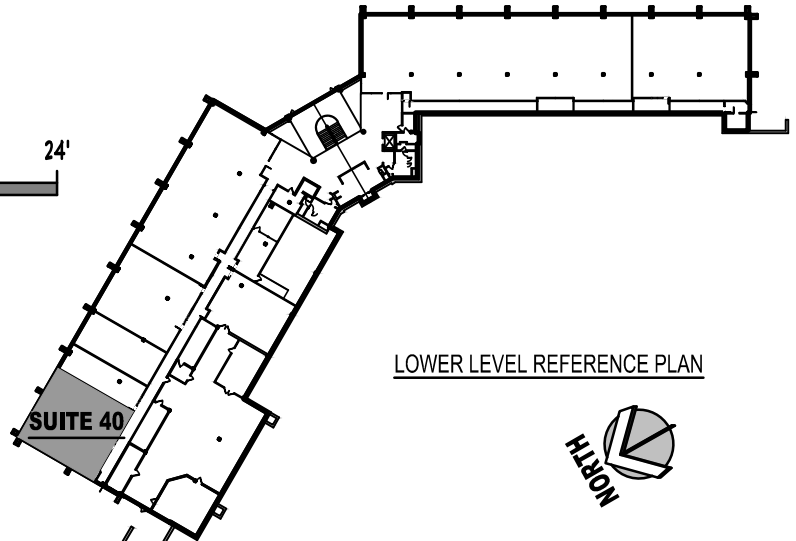

2,214 SF RENTABLE AREA

SUITE 40

THE WHITEWATER BUSINESS CENTER

FEBRUARY 2, 2023

12301 WHITEWATER DRIVE - MINNETONKA MINNESOTA

FOR LEASING INFORMATION CONTACT:

JEFF HOUG | SH Commercial Real Estate Services, LLC