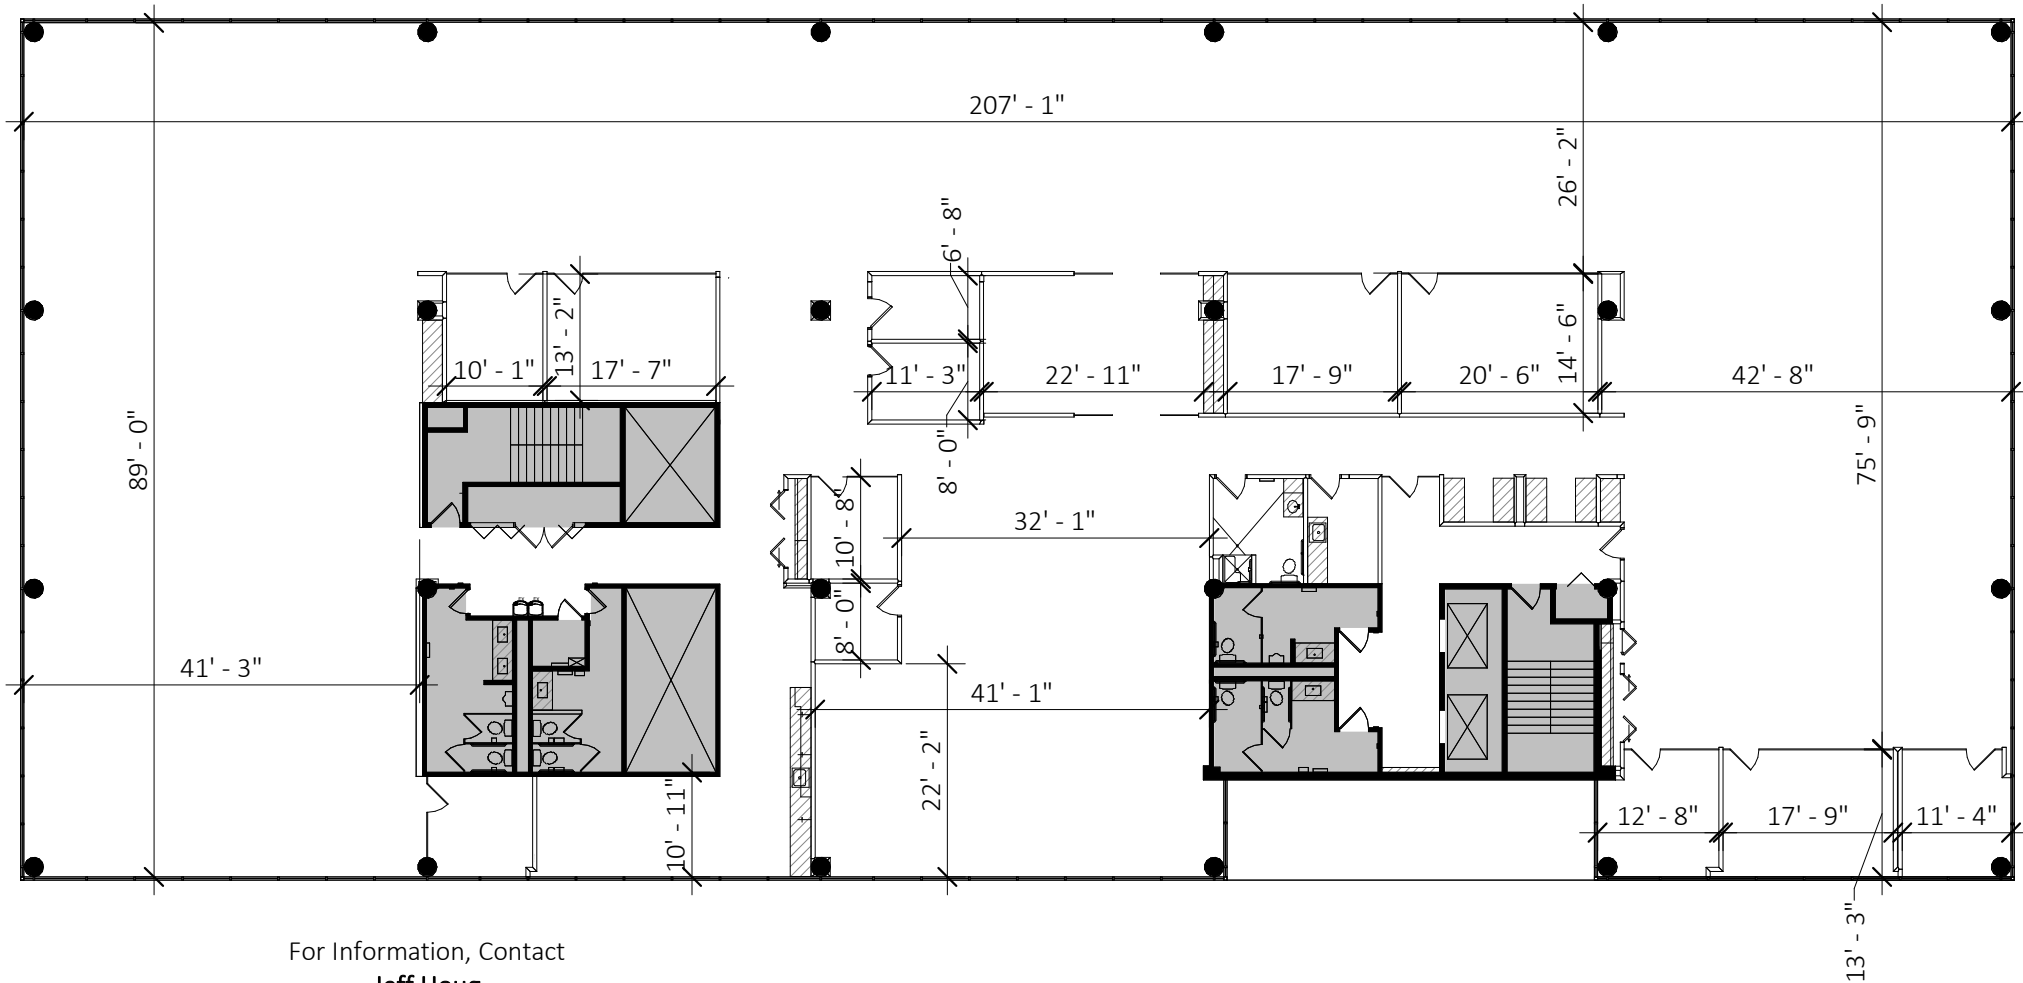

Normandale Place

Suite 300 - 18,290 RSF

For Information, Contact
Jeff Houg
 612-889-2242