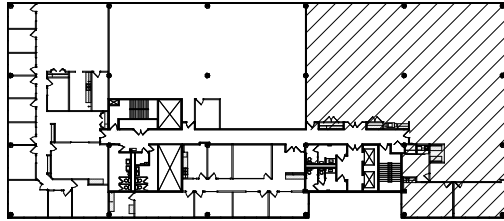

# Normandale Place

Suite 400 - 7,021 RSF

**Key Plan - 4th Floor**

For Information, Contact  
**Jeff Houg**  
612-889-2242