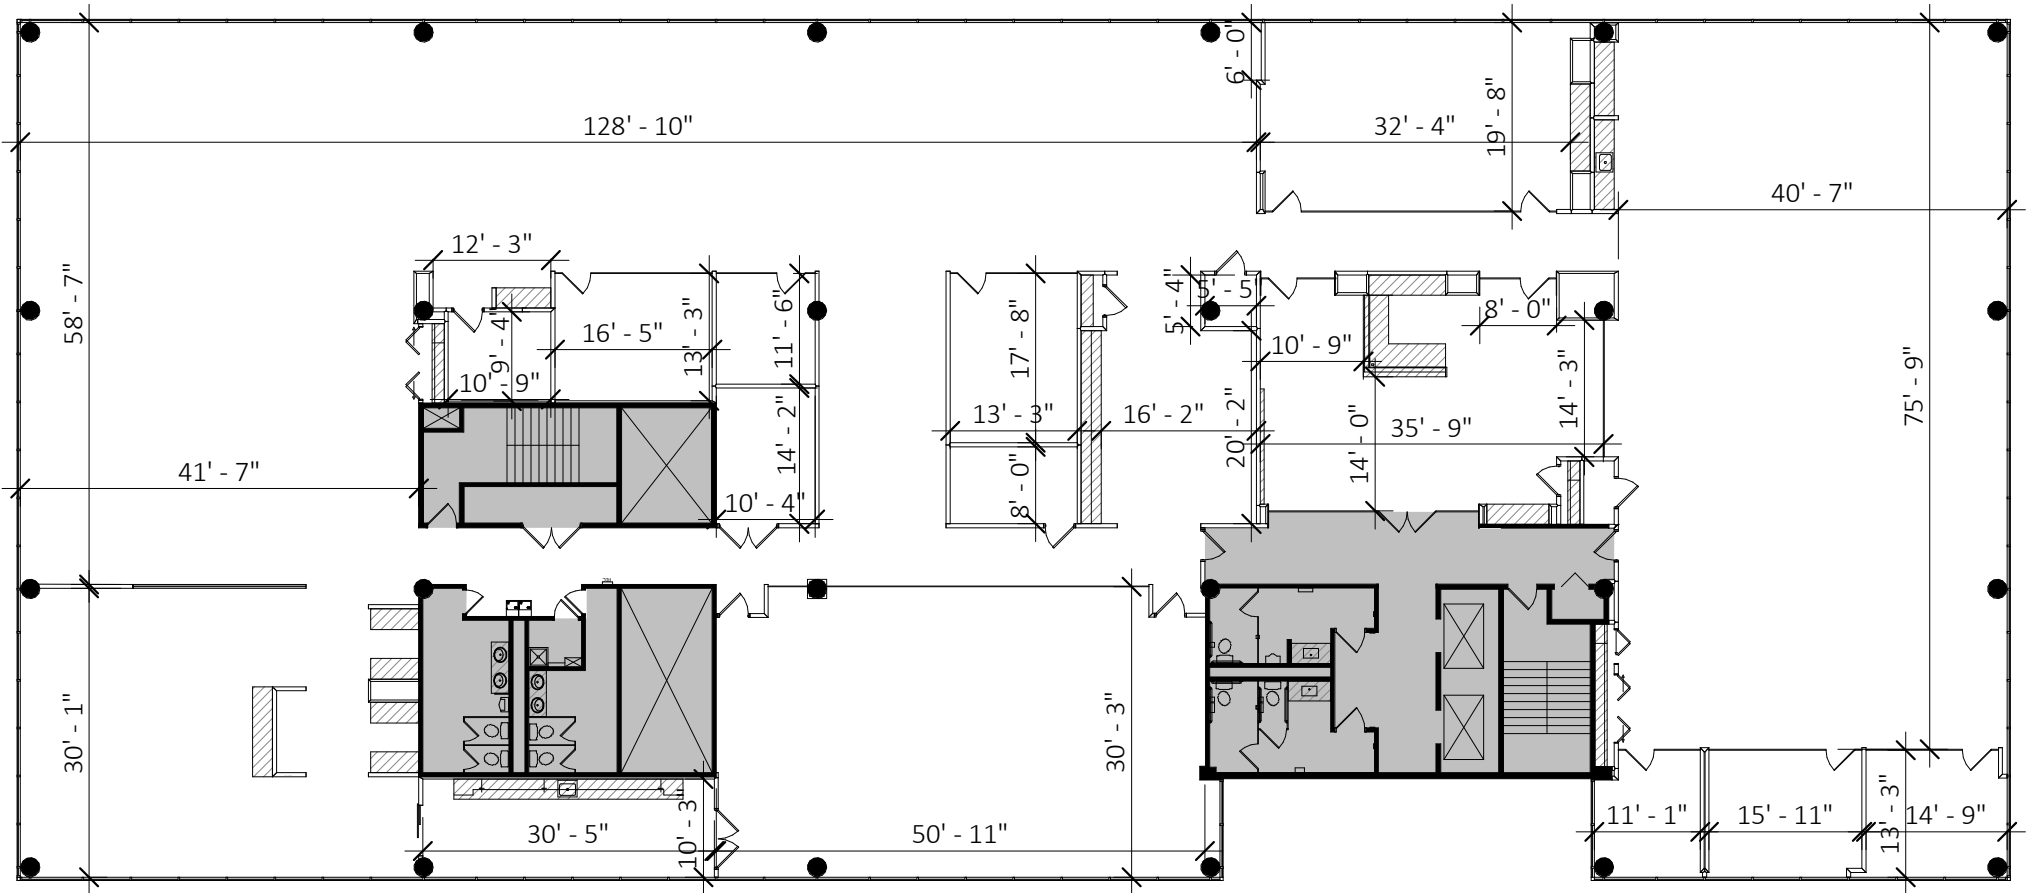

Normandale Place

Suite 500/525 - 18,290 RSF

For Information, Contact
Jeff Houg
 612-889-2242