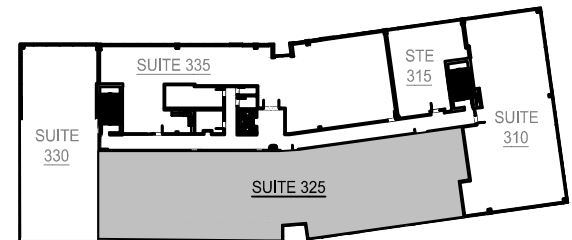

SUITE 325

5,556 rsf

FOR LEASING INFORMATION CONTACT:

JEFF HOUG | SH Commercial Real Estate Services, LLC

12301 Whitewater Drive, Suite 100
Minnetonka, MN 55343

Phone: (612) 889-2242
Email: jhoug@shcre.com

THIRD FLOOR REFERENCE MAP